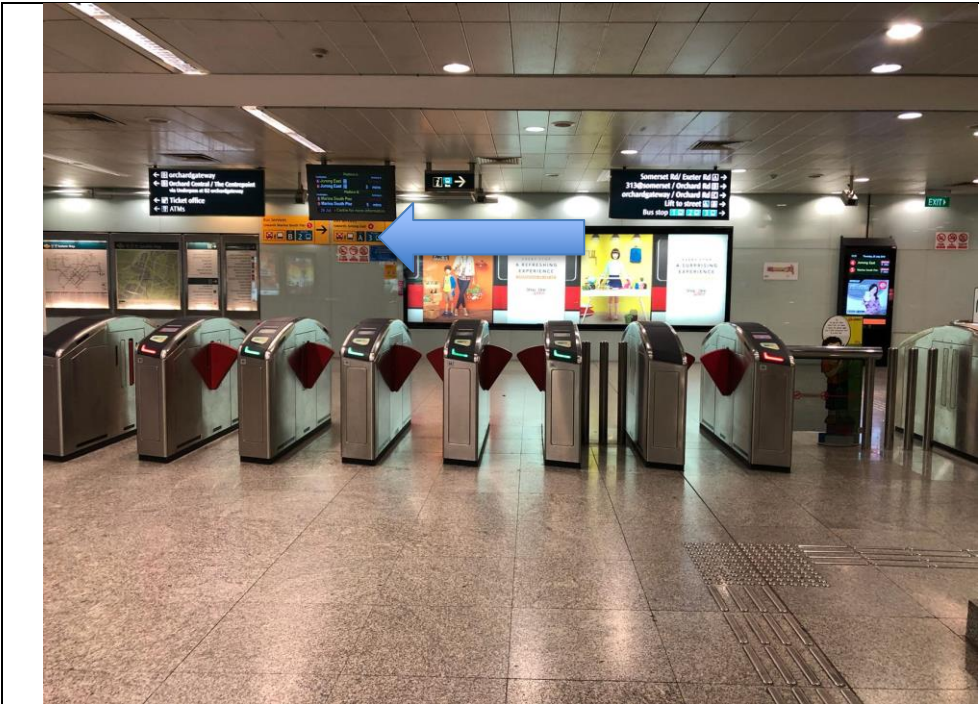

DIRECTIONS GUIDE

How to get to our premises located at
51 Cuppage Road, #03-03, Singapore 229469

By Car	Parking lots are available at 51 Cuppage Road. Our units are directly accessible from carpark level 3B.
By Bus	Bus Stop Number 09038 is located at the foot of Midpoint Orchard (next to The Centrepoint) which is a 5 minute walk to 51 Cuppage Road. The bus services available are 7, 14, 14e, 16, 65, 106, 111, 123, 175, 502, 502A, 1N, 2N, 3N, 4N, 5N, 6N, NR6, NR7.
By Train	Somerset MRT Station (NS23) is the nearest MRT station. Refer to the following pages for directions on how to get to our premises from Somerset MRT Station.

Upon exiting the gantry at Somerset MRT, turn left to Exit D.

Walk straight to the end of this underpass.

Upon reaching Exit D, walk straight to orchard-gateway.

Head down the escalator.

Turn right at the end of the escalator.

Walk straight to Orchard Central.

Turn right at the end of this walkway.

Walk straight and make a left turn.

Head up the escalator.

Walk straight into The Centre-Point.

Head up the escalator and into the mall

Head into The Centre-Point.

Walk through the mall and make a right turn.

Head all the way through until you reach the escalator.

Head **up** the escalator.

Walk **straight through** Food Street.

Head out of The Centre-point.