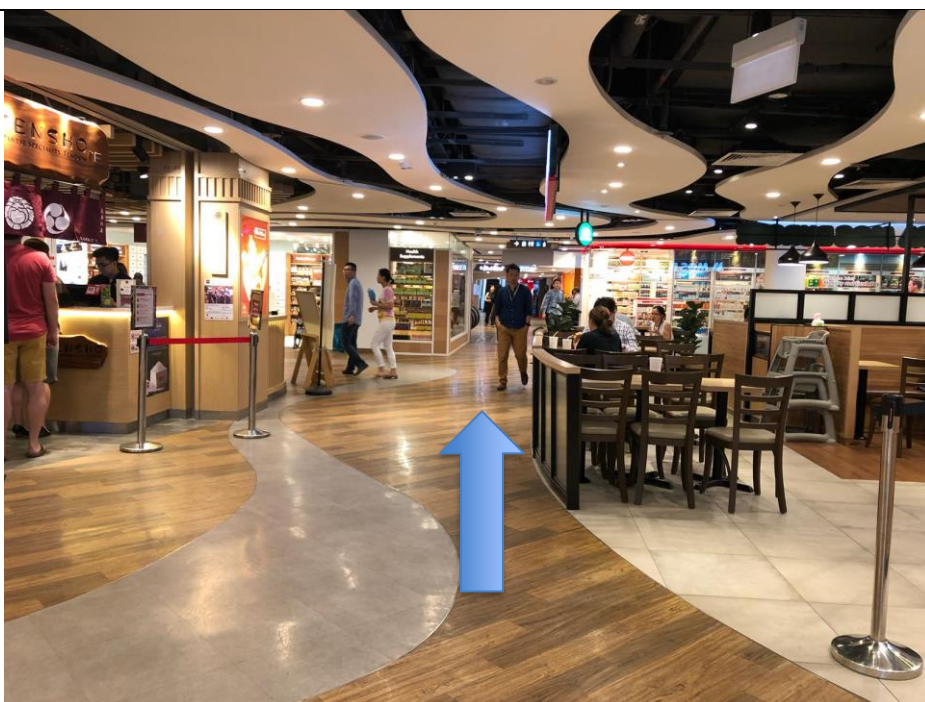

Walk straight to Orchard Central.

Turn right at the end of this walkway.

Walk straight and make a left turn.

Head up the escalator.

Walk straight into The Centre-Point.

Head up the escalator and into the mall

Head into The Centre-Point.

Walk through the mall and make a right turn.

Head all the way through until you reach the escalator.

Head **up** the escalator.

Walk **straight through** Food Street.

Head out of The Centre-point.