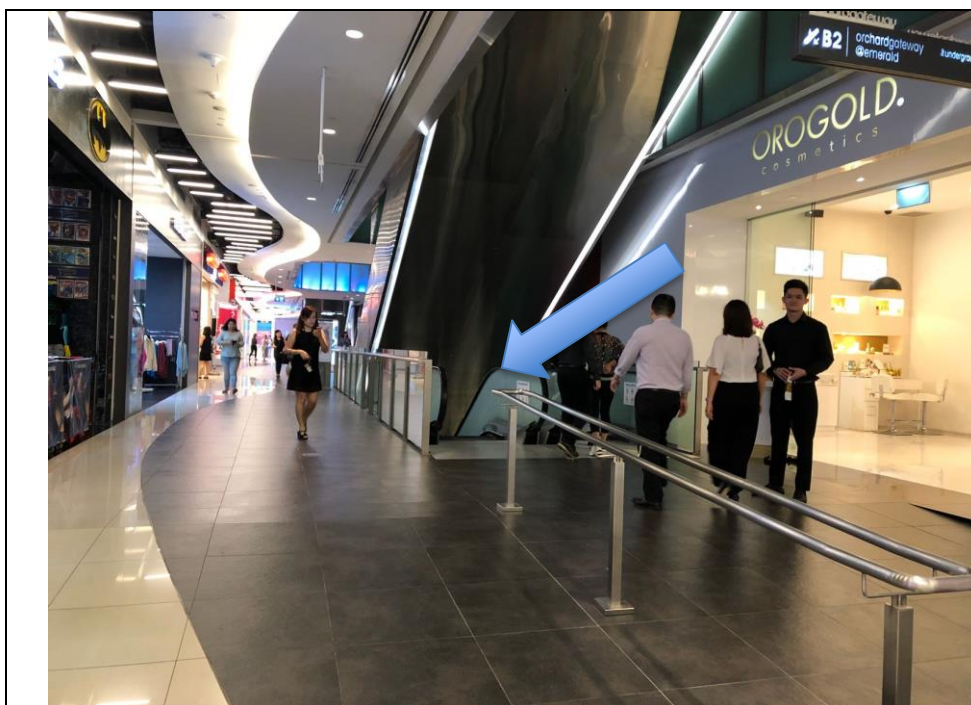

Upon exiting the gantry at Somerset MRT, turn left to Exit D.

Walk straight to the end of this underpass.

Upon reaching Exit D, walk straight to orchard-gateway.

Head down the escalator.

Turn right at the end of the escalator.

Walk straight to Orchard Central.

Turn right at the end of this walkway.

Walk straight and make a left turn.

Head up the escalator.

Walk straight into The Centre-Point.

Head up the escalator and into the mall

Head into The Centre-Point.

Walk through the mall and make a right turn.

Head all the way through until you reach the escalator.

Head **up** the escalator.

Walk **straight through** Food Street.

Head out of The Centre-point.