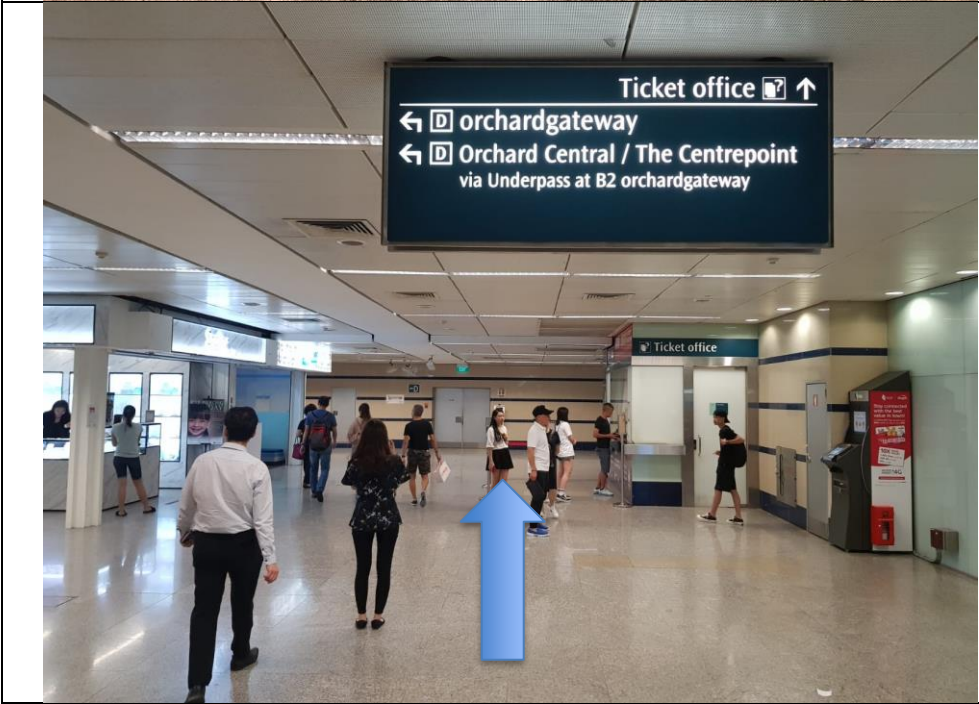

DIRECTIONS GUIDE

How to get to our premises located at
51 Cuppage Road, #03-03, Singapore 229469

By Car	Parking lots are available at 51 Cuppage Road. Our units are directly accessible from carpark level 3B.
By Bus	Bus Stop Number 09038 is located at the foot of Midpoint Orchard (next to The Centrepoint) which is a 5 minute walk to 51 Cuppage Road. The bus services available are 7, 14, 14e, 16, 65, 106, 111, 123, 175, 502, 502A, 1N, 2N, 3N, 4N, 5N, 6N, NR6, NR7.
By Train	Somerset MRT Station (NS23) is the nearest MRT station. Refer to the following pages for directions on how to get to our premises from Somerset MRT Station.

Upon exiting the gantry at Somerset MRT, turn left to Exit D.

Walk straight to the end of this underpass.

Upon reaching Exit D, walk straight to orchard-gateway.

Head down the escalator.

Turn right at the end of the escalator.

Walk straight to Orchard Central.

Turn right at the end of this walkway.

Walk straight and make a left turn.

Head up the escalator.

Walk straight into The Centre-Point.

Head up the escalator and into the mall

Head into The Centre-Point.

Walk through the mall and make a right turn.

Head all the way through until you reach the escalator.

Head **up** the escalator.

Walk **straight through** Food Street.

Head out of The Centre-point.