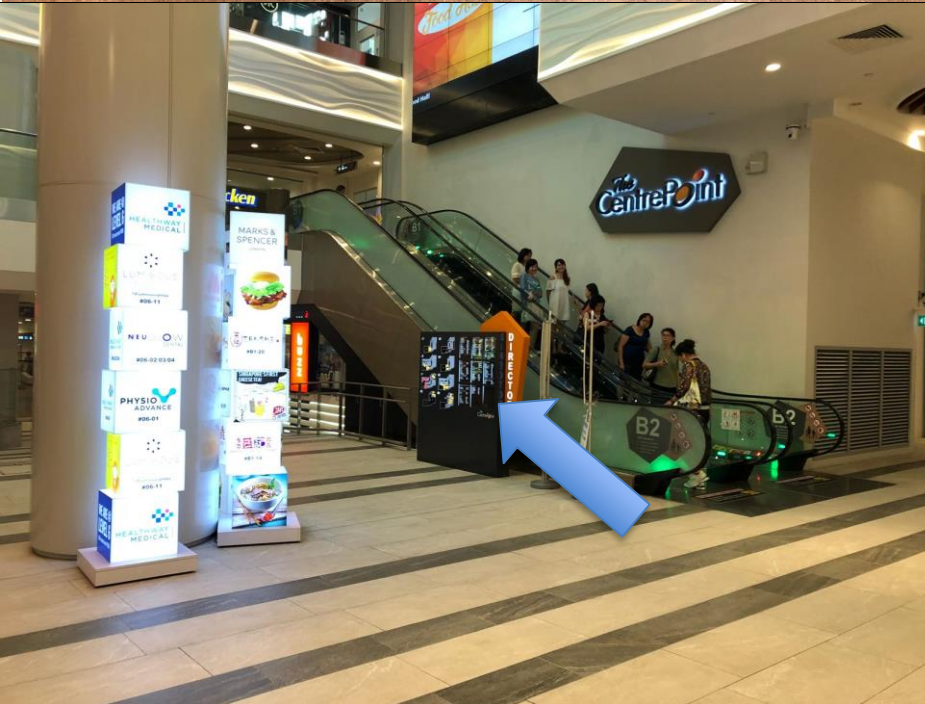

Walk straight to Orchard Central.

Turn right at the end of this walkway.

Walk straight and make a left turn.

Head up the escalator.

Walk straight into The Centre-Point.

Head up the escalator and into the mall

Head into The Centre-Point.

Walk through the mall and make a right turn.

Head all the way through until you reach the escalator.

Head **up** the escalator.

Walk **straight through** Food Street.

Head out of The Centre-point.