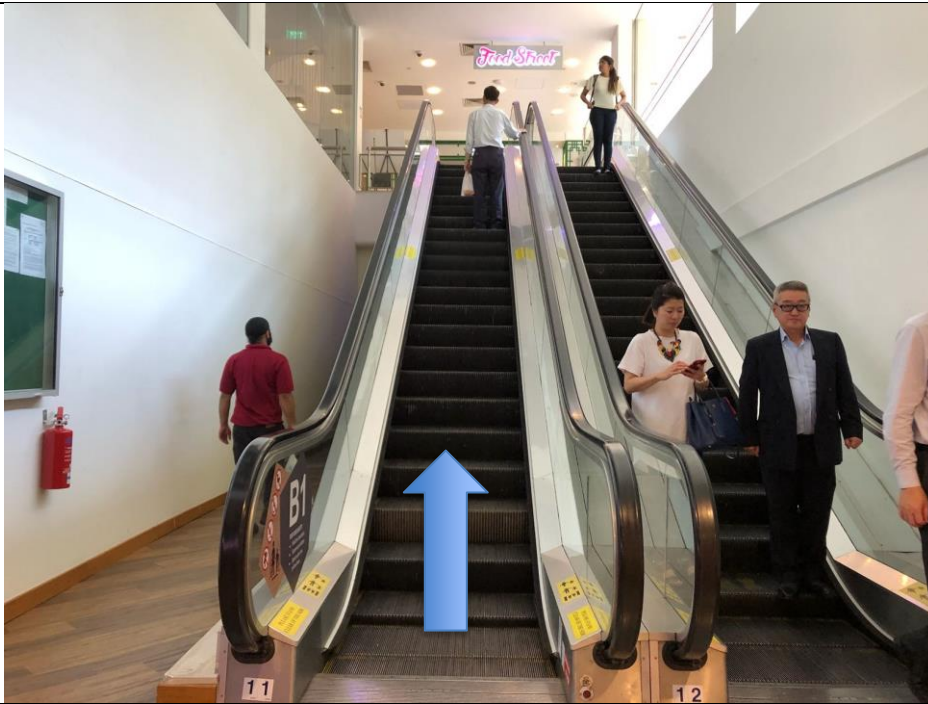

Walk straight to Orchard Central.

Turn right at the end of this walkway.

Walk straight and make a left turn.

Head up the escalator.

Walk straight into The Centre-Point.

Head up the escalator and into the mall

Head into The Centre-Point.

Walk through the mall and make a right turn.

Head all the way through until you reach the escalator.

Head **up** the escalator.

Walk **straight through** Food Street.

Head out of The Centre-point.