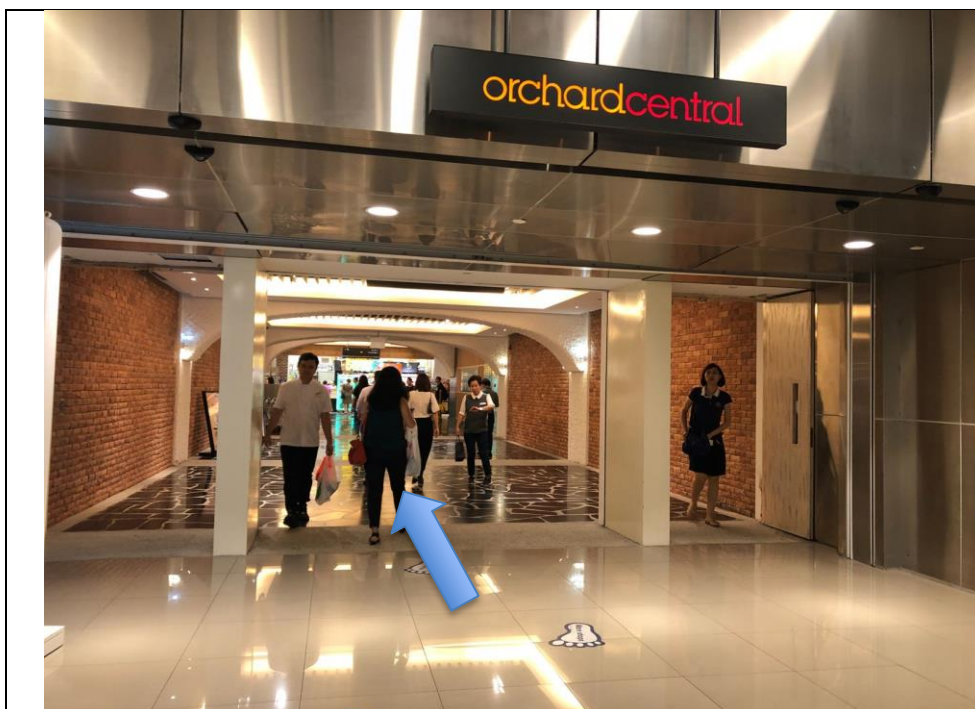

Upon exiting the gantry at Somerset MRT, turn left to Exit D.

Walk straight to the end of this underpass.

Upon reaching Exit D, walk straight to orchard-gateway.

Head down the escalator.

Turn right at the end of the escalator.

Walk straight to Orchard Central.

Turn right at the end of this walkway.

Walk straight and make a left turn.

Head up the escalator.

Walk straight into The Centre-Point.

Head up the escalator and into the mall

Head into The Centre-Point.

Walk through the mall and make a right turn.

Head all the way through until you reach the escalator.

Head **up** the escalator.

Walk **straight through** Food Street.

Head out of The Centre-point.