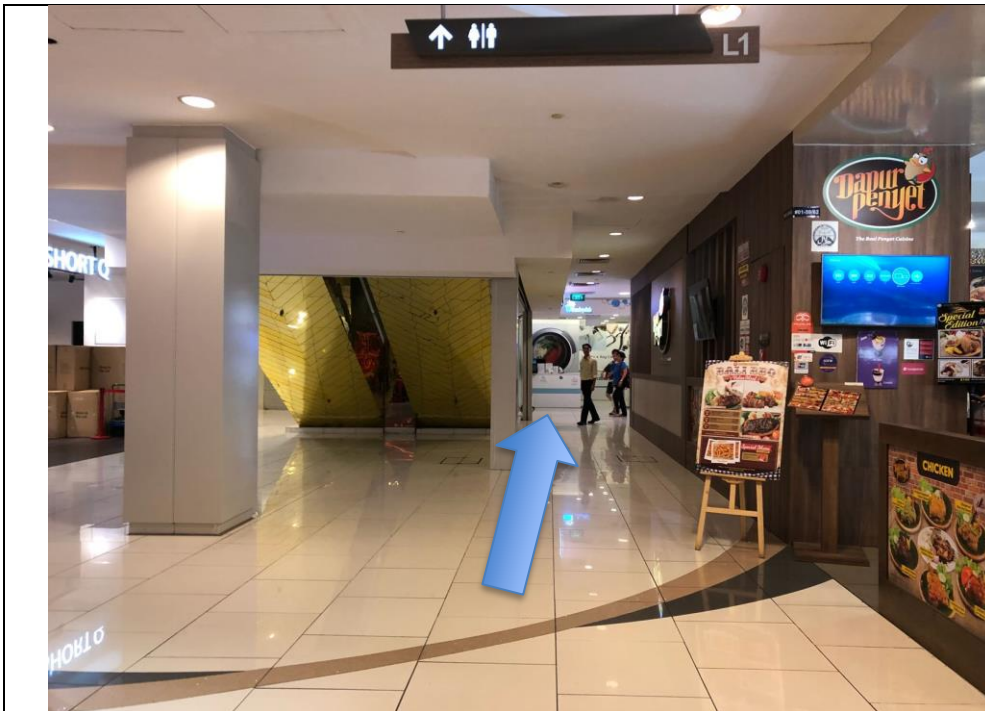

Walk straight to Orchard Central.

Turn right at the end of this walkway.

Walk straight and make a left turn.

Head up the escalator.

Walk straight into The Centre-Point.

Head up the escalator and into the mall

Head into The Centre-Point.

Walk through the mall and make a right turn.

Head all the way through until you reach the escalator.

Head **up** the escalator.

Walk **straight through** Food Street.

Head out of The Centre-point.

Almost there!

Straight
on to 51
Cuppge
Road.

You've
reached
our office
building!

Head up
to **level 3**.

You Have Arrived at Your Destination. 😊

Welcome!